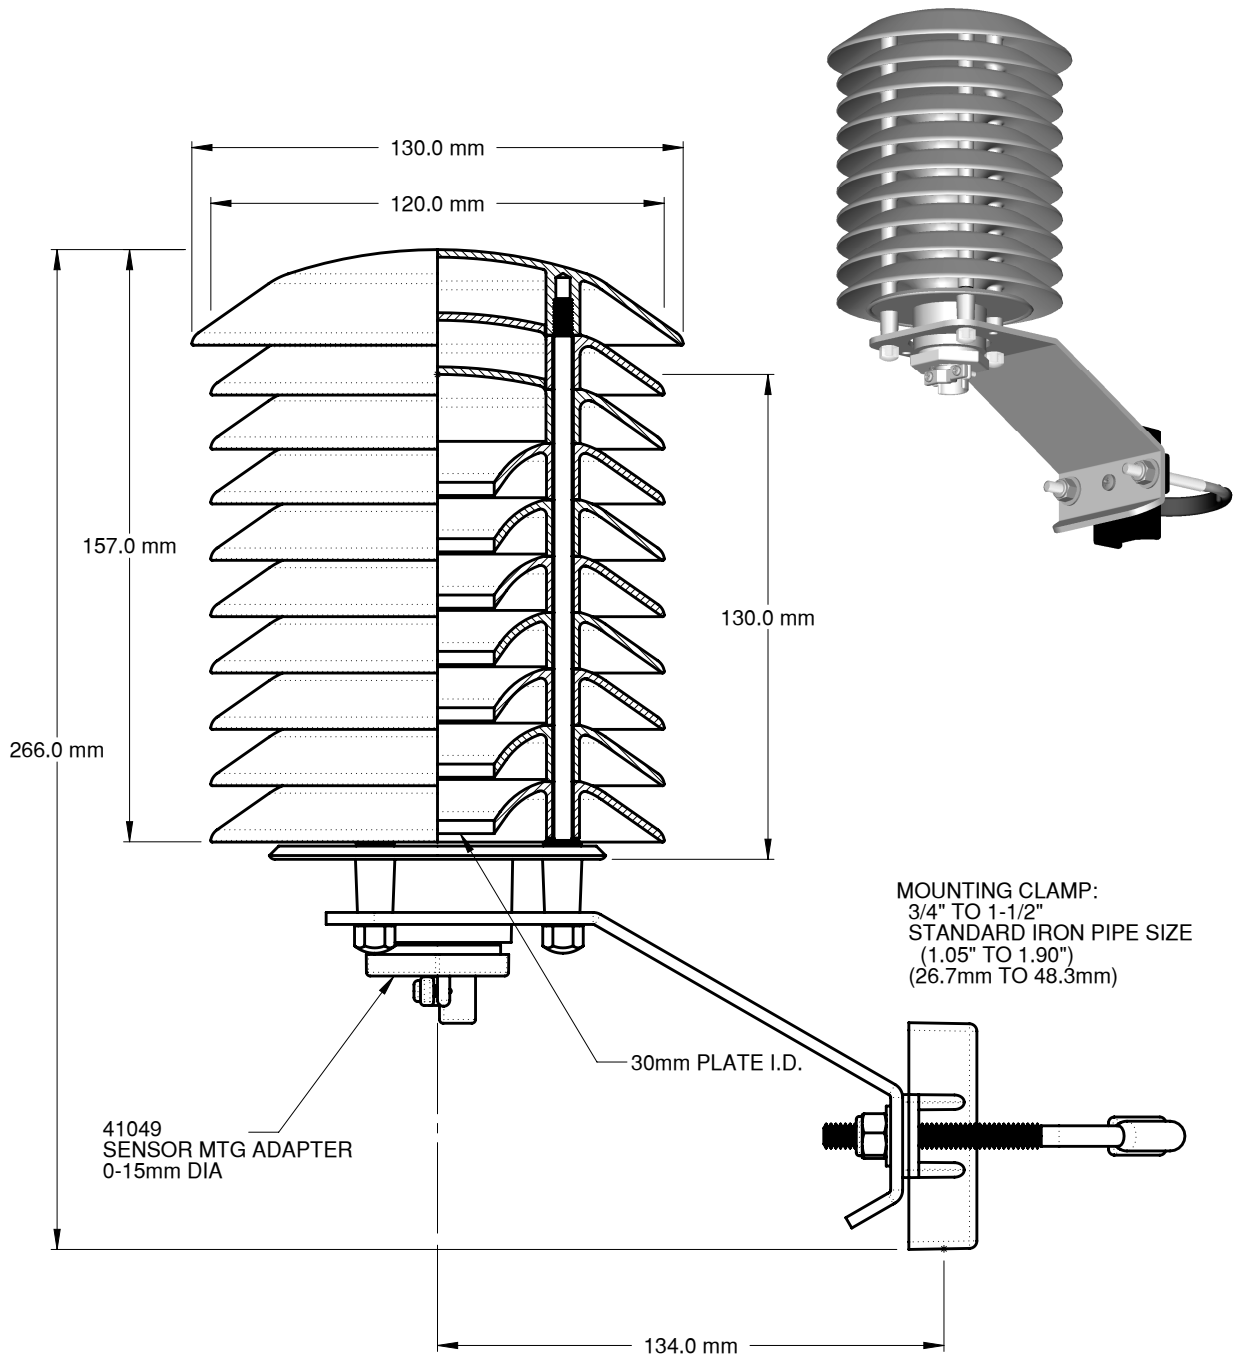

MODEL - 41003

MULTI-PLATE RADIATION SHIELD - 10 PLATE

DWG: S41003(C)

REV: C062014

CHK: MAY

DRW: JMT

DATE: 09/10/07

NOT TO SCALE

ALL DIMENSIONS IN MILLIMETERS
UNLESS OTHERWISE SPECIFIED